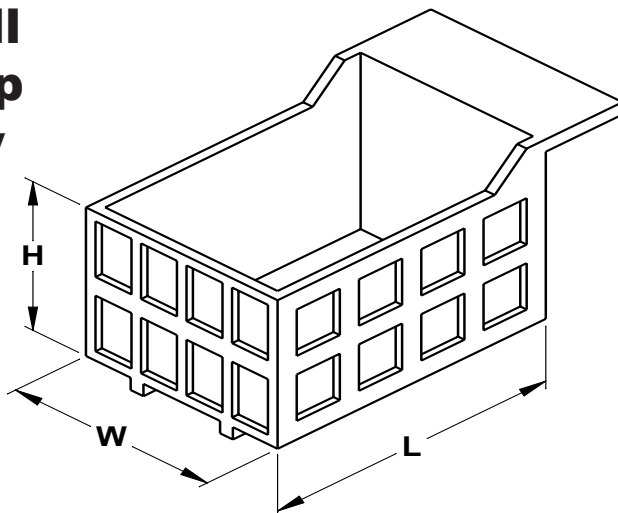

Small Dump Body

1. ☐ Heated   ☐ Non-Heated   ☐ Lined   ☐ Unlined

DIMENSIONS

Yardage: _____
Length: _____
Width: _____
Height: _____

POWER AVAILABLE

1. ☐ 12 volt
   ☐ 24 volt
   ☐ Pneumatic (Air)

MADE OF

1. ☐ Aluminum
   ☐ Steel
   ☐ Stainless Steel
   ☐ Other (specify) _____