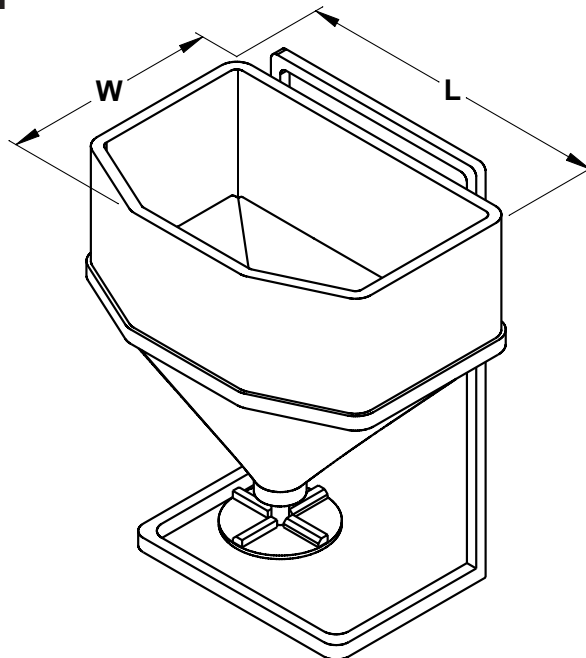

**SPREADERS**

**V-type  
Spreader**

**DIMENSIONS**

Yardage: \_\_\_\_\_  
Length: \_\_\_\_\_  
Width: \_\_\_\_\_

**POWER AVAILABLE**

- 12 volt
- 24 volt

**MADE OF**

- Aluminum
- Steel
- Stainless Steel
- Other (specify)  
\_\_\_\_\_

**Tailgate  
Spreader**

**DIMENSIONS**

Cubic Feet: \_\_\_\_\_  
Length: \_\_\_\_\_  
Width: \_\_\_\_\_

**POWER AVAILABLE**

- 12 volt
- 24 volt

**MADE OF**

- Aluminum
- Steel
- Stainless Steel
- Other (specify)  
\_\_\_\_\_