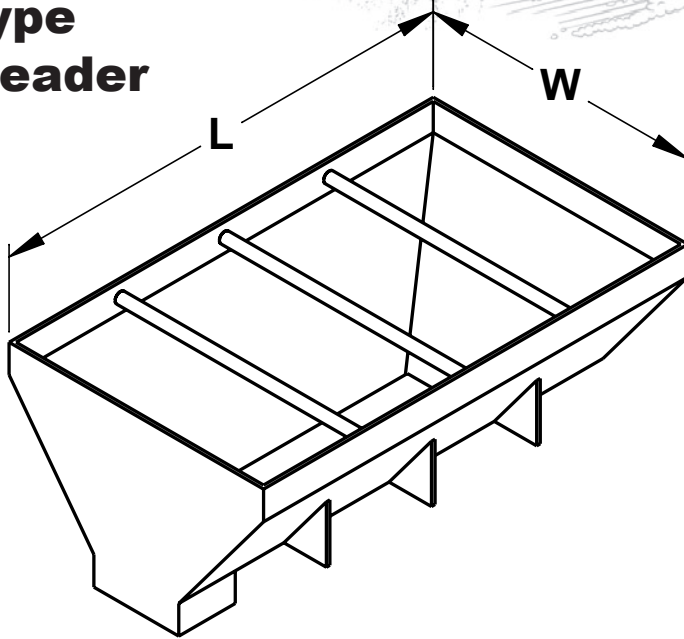

**MADE OF**

- Aluminum  
 Steel  
 Stainless Steel  
 Other (specify) \_\_\_\_\_

**Small Dump Body**

- Heated    Non-Heated    Lined    Unlined

**DIMENSIONS**

Yardage: \_\_\_\_\_  
 Length: \_\_\_\_\_  
 Width: \_\_\_\_\_  
 Height: \_\_\_\_\_

**SPREADERS**

**V-type  
Spreader**

**DIMENSIONS**

Yardage: \_\_\_\_\_  
Length: \_\_\_\_\_  
Width: \_\_\_\_\_

**POWER AVAILABLE**

- 12 volt
- 24 volt

**MADE OF**

- Aluminum
- Steel
- Stainless Steel
- Other (specify)  
\_\_\_\_\_