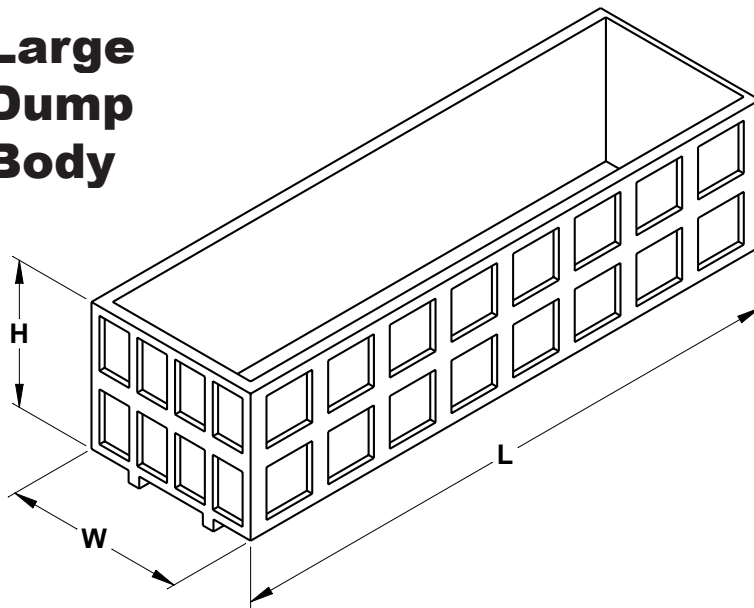

**DUMP BODIES**

**Large Dump Body**

- Lined    Unlined    Framed    Frameless

**DIMENSIONS**

Yardage: \_\_\_\_\_  
 Length: \_\_\_\_\_  
 Width: \_\_\_\_\_  
 Height: \_\_\_\_\_

**POWER AVAILABLE**

- 12 volt  
 24 volt  
 Pneumatic (Air)